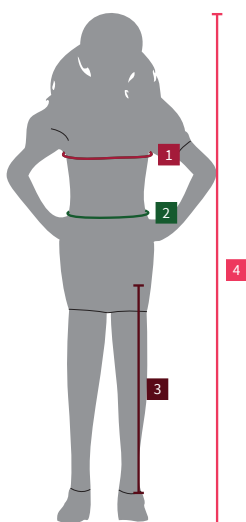

BOYS | UNISEX KIDS

	AGE 3-4	AGE 5-6	AGE 7-8	AGE 9-10	AGE 11-12	AGE 13-14
Height	41"	45½"	50½"	55"	60"	64½"
Chest	22"	24"	26"	28"	30"	32"
Waist	22"	23"	24"	25"	26"	27"
Inside Leg	16½"	19¼"	21⅝"	24"	26⅜"	28⅜"

GIRLS

	AGE 3-4	AGE 5-6	AGE 7-8	AGE 9-10	AGE 11-12	AGE 13-14
Height	41"	45½"	50½"	55"	60"	64½"
Chest	22"	24"	26"	28"	30"	32"
Waist	22"	23"	24"	24½"	25"	26"
Inside Leg	16½"	19¼"	21⅝"	24"	26⅜"	28⅜"

MENS | UNISEX ADULT

- 1. NECK**
Measure around the base of the neck where the collar sits, allow for comfort.
- 2. CHEST**
Measure the chest at the fullest part.
- 3. WAIST**
Measure around the natural waist line.
- 4. INSIDE LEG**
Measure from the crotch to the floor, standing barefoot.

WOMENS

- 1. CHEST**
Measure under the bust.
- 2. WAIST**
Measure around the natural waist line.
- 3. INSIDE LEG**
Measure from the crotch to the floor, standing barefoot.

BOYS | GIRLS | UNISEX KIDS

- 1. CHEST**
Position tape close to underarms, measure the chest at the fullest part.
- 2. WAIST**
Measure around the natural waist line.
- 3. INSIDE LEG**
Measure from the crotch to the floor, standing barefoot.
- 4. HEIGHT**
Measure from the top of the head to the ground, with feet together, standing barefoot.