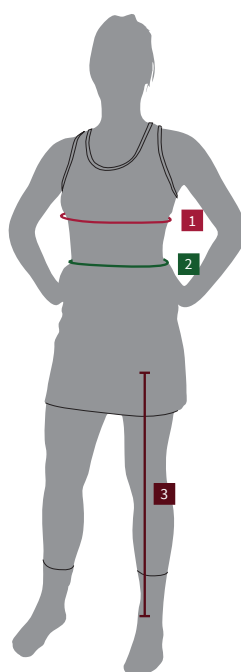

BOYS | UNISEX KIDS

	AGE 3-4	AGE 5-6	AGE 7-8	AGE 9-10	AGE 11-12	AGE 13-14
Height	41"	45½"	50½"	55"	60"	64½"
Chest	22"	24"	26"	28"	30"	32"
Waist	22"	23"	24"	25"	26"	27"
Inside Leg	16½"	19¼"	21⅝"	24"	26⅜"	28⅜"

GIRLS

	AGE 3-4	AGE 5-6	AGE 7-8	AGE 9-10	AGE 11-12	AGE 13-14
Height	41"	45½"	50½"	55"	60"	64½"
Chest	22"	24"	26"	28"	30"	32"
Waist	22"	23"	24"	24½"	25"	26"
Inside Leg	16½"	19¼"	21⅝"	24"	26⅜"	28⅜"

MENS | UNISEX ADULT

- 1. NECK**
Measure around the base of the neck where the collar sits, allow for comfort.
- 2. CHEST**
Measure the chest at the fullest part.
- 3. WAIST**
Measure around the natural waist line.
- 4. INSIDE LEG**
Measure from the crotch to the floor, standing barefoot.

WOMENS

- 1. CHEST**
Measure under the bust.
- 2. WAIST**
Measure around the natural waist line.
- 3. INSIDE LEG**
Measure from the crotch to the floor, standing barefoot.

BOYS | GIRLS | UNISEX KIDS

- 1. CHEST**
Position tape close to underarms, measure the chest at the fullest part.
- 2. WAIST**
Measure around the natural waist line.
- 3. INSIDE LEG**
Measure from the crotch to the floor, standing barefoot.
- 4. HEIGHT**
Measure from the top of the head to the ground, with feet together, standing barefoot.